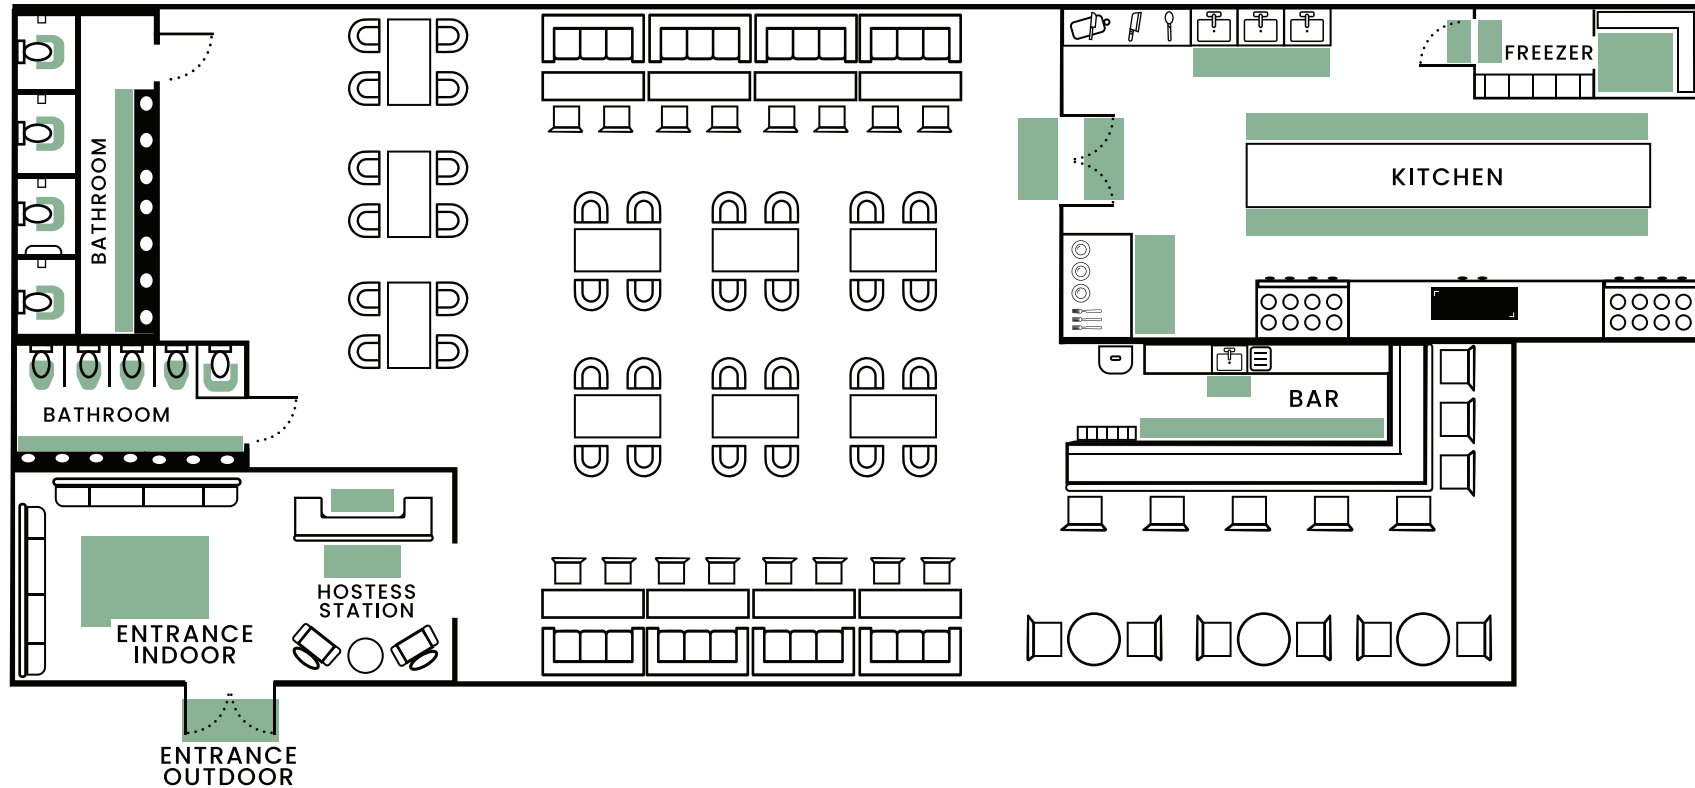

Mat Placement Guide

Food Service / Restaurant

Area	Product Recommended	Area	Product Recommended
Entrance Outdoor	SuperScrape Plus	Drink Fountains	SuperScrape Plus
Entrance Outdoor	Brush Hog	Drink Fountains	WaterHog
Entrance Outdoor	SuperScrape Impressions	Drink Fountains	CleanShield Roll Goods
Entrance Indoor	WaterHog	Kitchen <i>Workstation</i>	Comfort Flow
Entrance Indoor	WaterHog Max Roll Goods Inlay	Kitchen <i>Workstation</i>	Comfort Station Max <i>with holes</i>
Entrance Indoor	ColorStar	Kitchen <i>Fryers/Freezer</i>	Traction Tread Grit
Entrance Indoor	ColorStar Impressions	Kitchen <i>Freezer</i>	Traction Tread
Hostess Station	Hog Heaven	Kitchen <i>Freezer</i>	Safety Scrape
Hostess Station	TuffComfort	Restrooms	CleanShield Urinal Mats
Bar	Comfort Flow	Restrooms	CleanShield Restroom Mats
Bar	Comfort Premier	Restrooms <i>Sink</i>	CleanShield Roll Goods
Bar	Comfort Station Max		